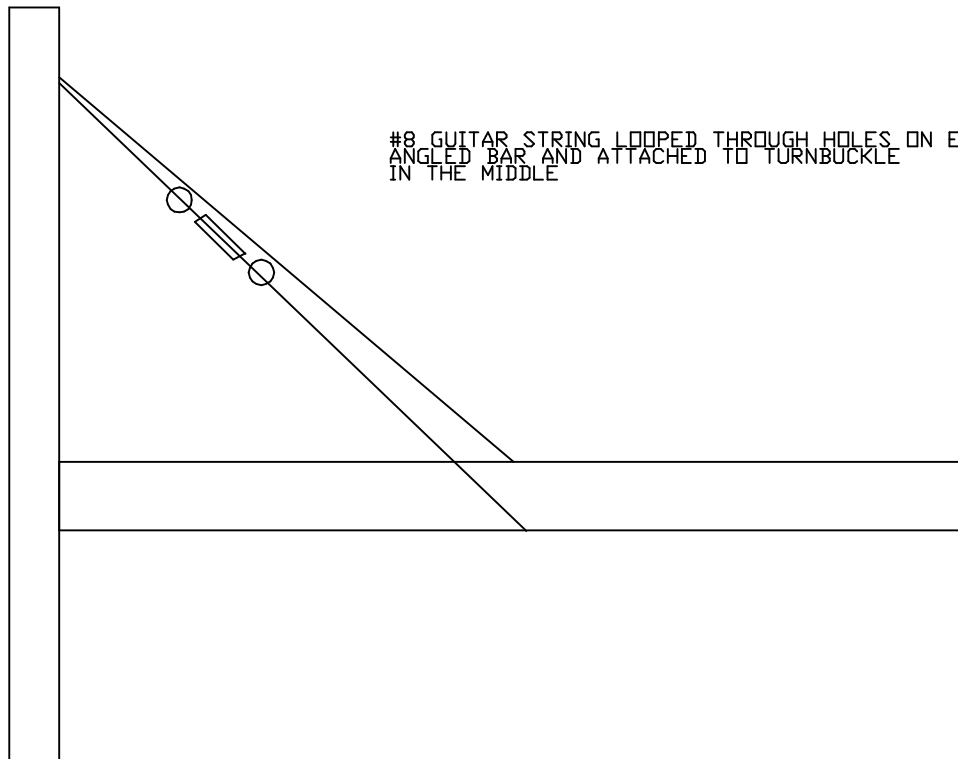

#8 GUITAR STRING LOOPED THROUGH HOLES ON EACH SIDE OF  
ANGLED BAR AND ATTACHED TO TURNBUCKLE  
IN THE MIDDLE

AMY KURTZ	12/01/02
	GUITAR STRING